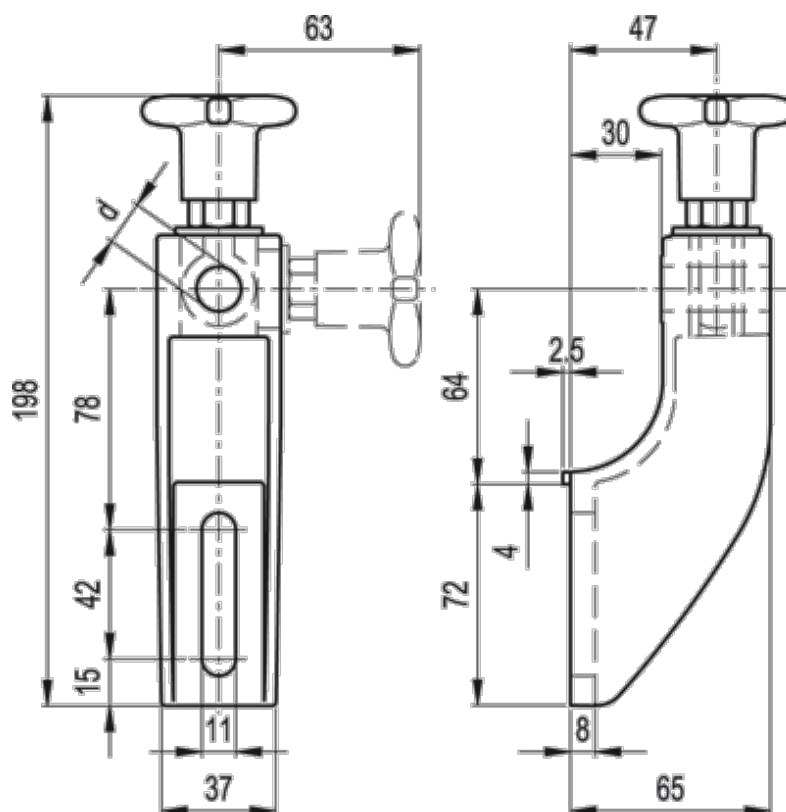

Data Sheet

Article number: 2310419656
Description: E+G Guide rail bracket
SPF.V-16

Measures

d = 16

Weight (g) = 185